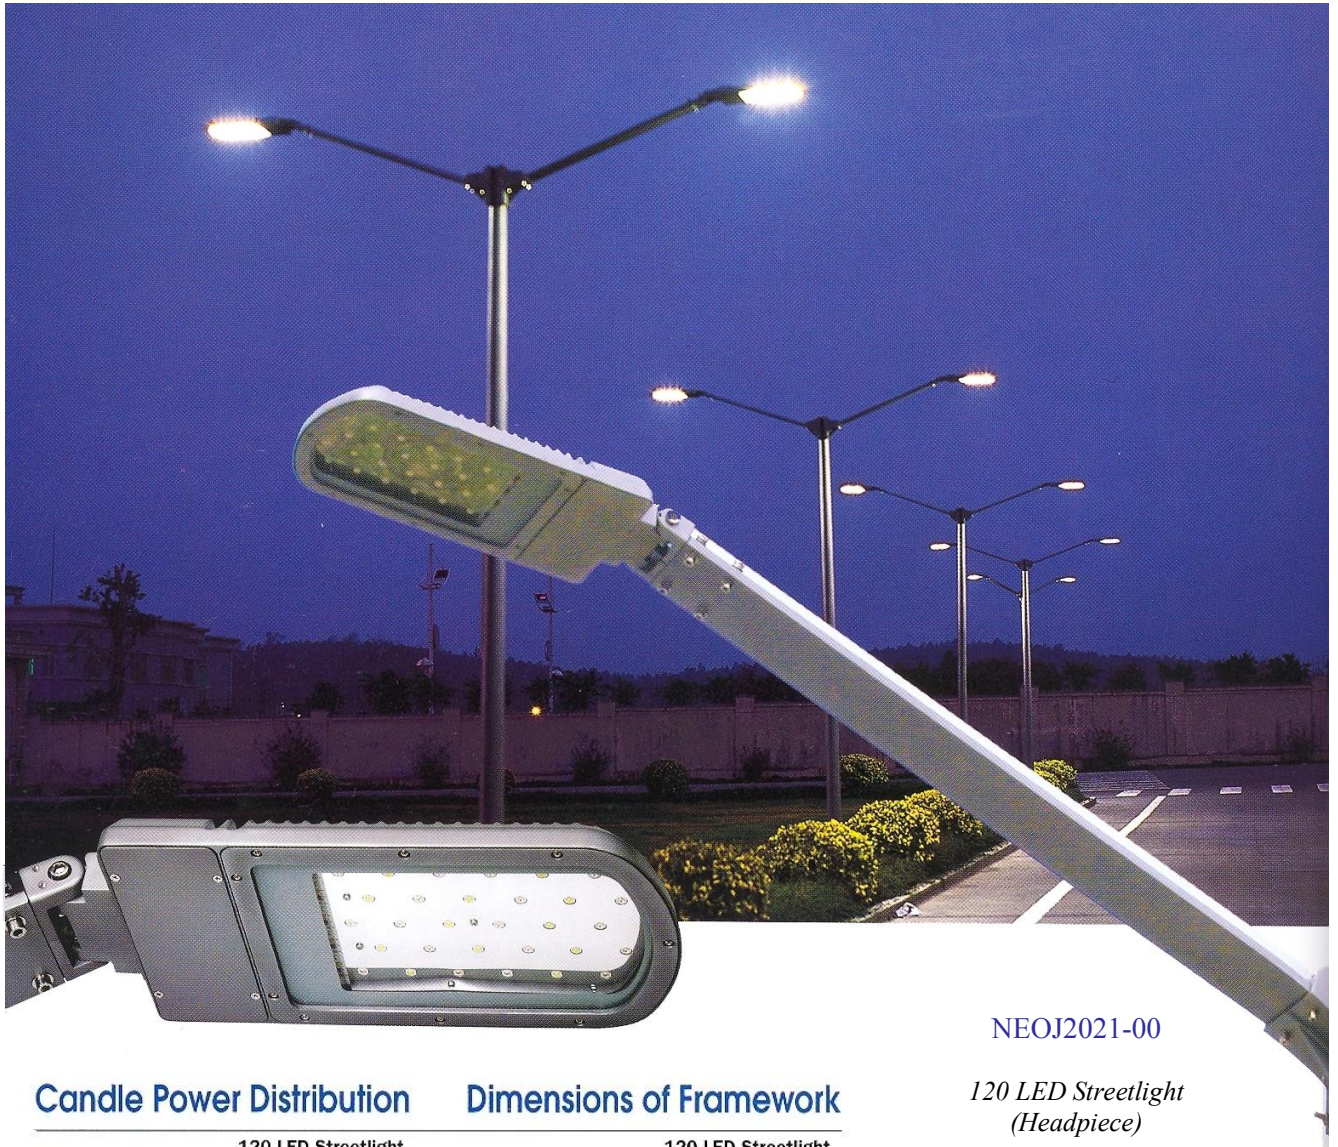

☒ Rue de Moorsledestraat 100
1020 Bruxelles Brussel
BE - Belgique - Belgïe

☎ : +32(0)2 427 43 63
☎ : +32(0)2 425 29 49
✉ : ilvrisskynet.be

WO129-07

PUBLIC LIGHTING

NEOJ2021-00

Candle Power Distribution

Dimensions of Framework

120 LED Streetlight
(Headpiece)

Solar or 240V

1W high power LEDs

4000K

3000 lm

120W

16~17 Lux/8m

350mA

± 15.5 m

IP65

Ø 60 mm (max)

120 LED Streetlight