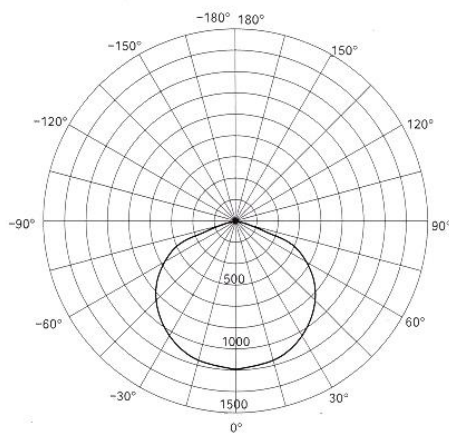

120 LED Streetlight
(Headpiece)

Solar or 240V

1W high power LEDs

4000K

3000 lm

120W

16~17 Lux/8m

350mA

± 15.5 m

IP65

Ø 60 mm (max)

120 LED Streetlight

120 LED Streetlight

Max. Light Intensity: 1159.34 cd
Beam Angle: 120°

NEOJ2018-20

NEOJ2018-11