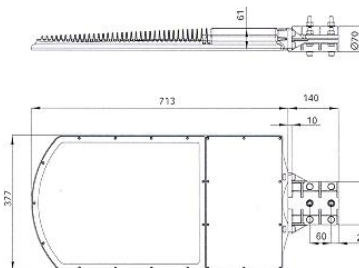

± 15.5 m

IP65

Ø 60 mm (max)

120 LED Streetlight

120 LED Streetlight

Max. Light Intensity: 1159.34 cd
Beam Angle: 120°

NEOJ2018-20

NEOJ2018-11